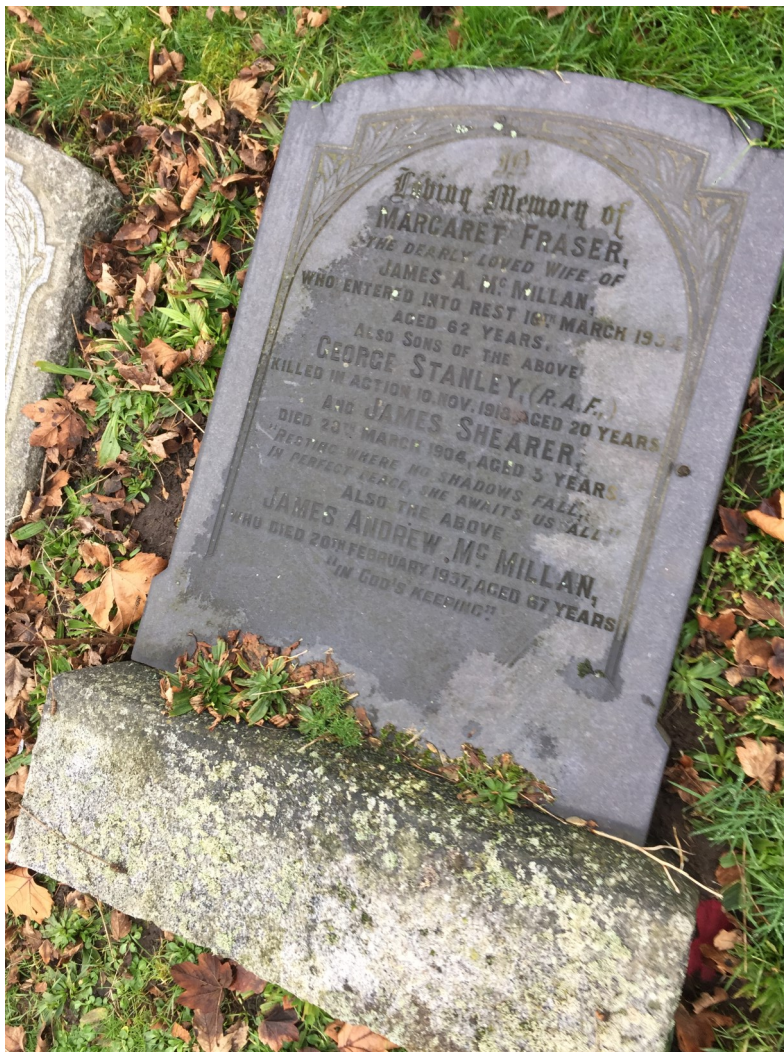

James Andrew McMILLAN

Player

Born: 11 Apr 1869, Dumbarton, Dunbartonshire

Died: 20 Feb 1937, Liverpool

Buried: 24 Feb 1937, Church of England Section 8/Grave No. 317