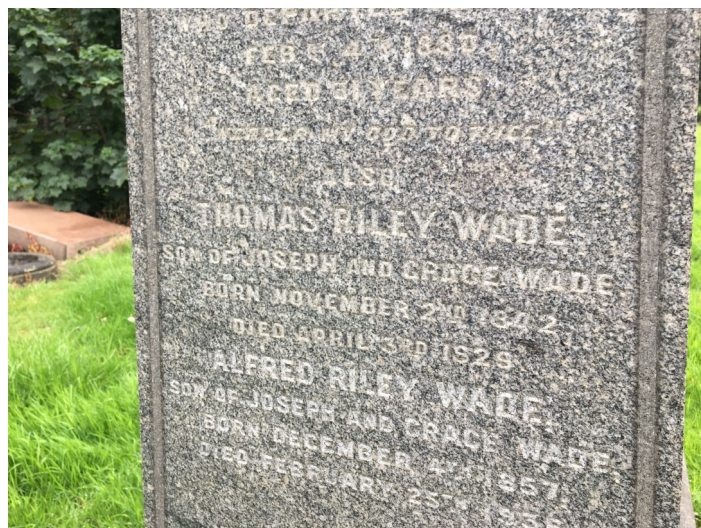

Alfred Riley WADE

Player & Director

Born: 1858, Liverpool

Died: Feb 1936, Wallasey

Buried: 28 Feb 1936, General Section 1/Grave No. 1596